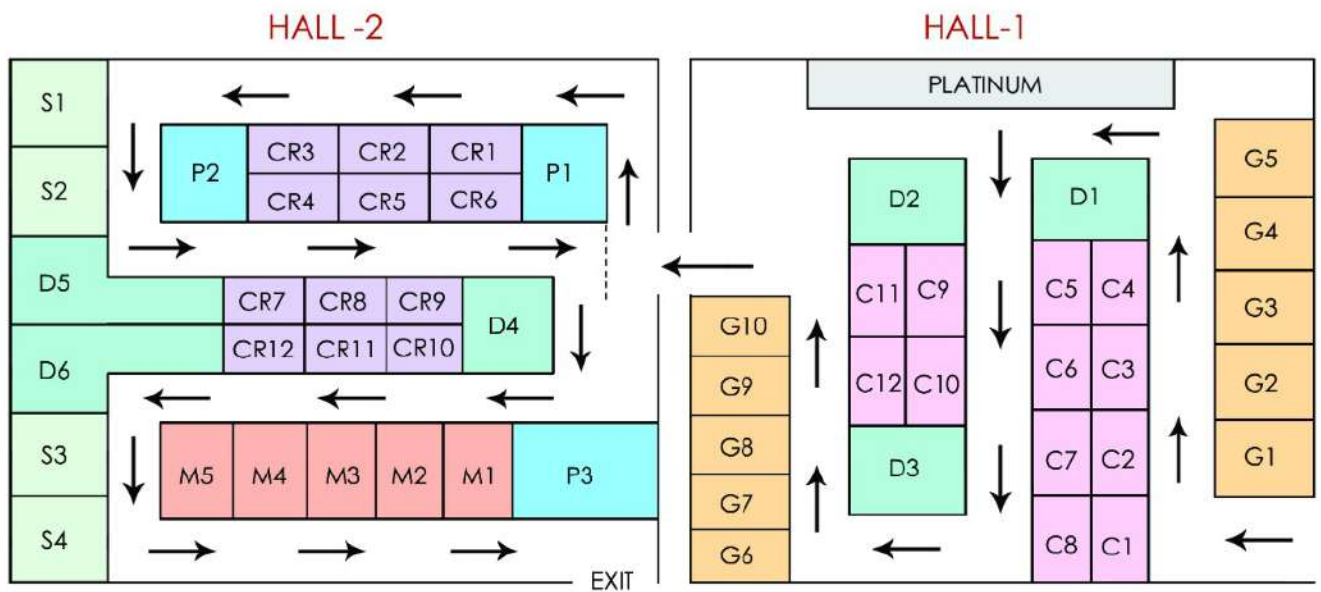

# STALL LAYOUT

PLATINUM	DIAMOND	PREMIER	GOLD	SILVER	MAJESTIC	CLASSIC	CRYSTAL
15x5 meters No. of Stalls :1 Main Dais	4x3 meters No. of Stalls :6	4x3 meters No. of Stalls :3	3x3 meters No. of Stalls :10	3x3 meters No. of Stalls : 4	3x2.5 meters No. of Stalls :5	3x2 meters No. of Stalls :12	3x2 meters No. of Stalls : 12
SPOT LIGHTS - 10 TABLES & CHAIRS - 4	SPOT LIGHTS - 6 TABLES & CHAIRS - 4	SPOT LIGHTS - 8 TABLES & CHAIRS - 6	SPOT LIGHTS - 6 TABLES & CHAIRS - 4	SPOT LIGHTS - 3 TABLES & CHAIRS - 2	SPOT LIGHTS - 2 TABLES & CHAIRS - 1	SPOT LIGHTS - 2 TABLES & CHAIRS - 1	SPOT LIGHTS - 2 TABLES & CHAIRS - 1
<b>5 LAKHS</b>	<b>1.5LAKHS</b>	<b>1.25 LAKHS</b>	<b>75,000</b>	<b>70,000</b>	<b>60,000</b>	<b>55,000</b>	<b>50,000</b>